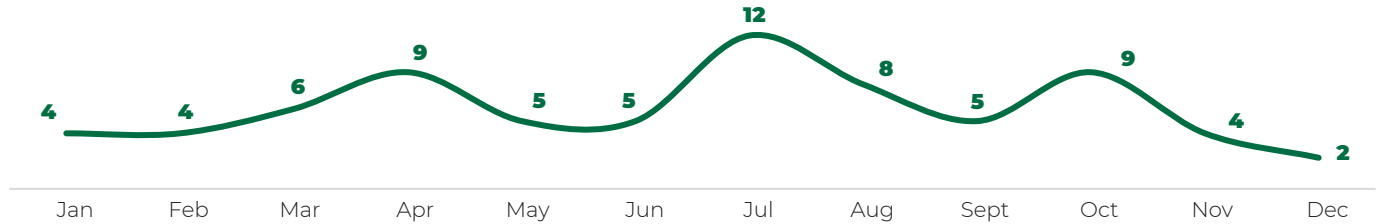

Suicides by month

In February, June, August, and October 2022 there was an increase of 2, 4, 2 and 2 suicides incidents respectively in comparison to the previous year.

Suicides by age and sex, 2022

The largest number of the males who committed suicide (40.7%) were between the ages 20-24 years. Meanwhile for females, the largest number were between the ages 25-29 years (30% of the females).

Motorcycles accounted for 41% of Road Traffic Fatalities (total of 33 fatalities). The highest count of Road Traffic Fatalities.

Road Traffic Fatalities by mode of transportation

Proportion of victims of Road Traffic Fatalities by sex

In 2022, 9 in 10 victims of Road Traffic Fatalities were males.

Road Traffic Fatalities by month, 2022

In 2022, there were 73 Road Traffic Fatalities. April, July, and October recorded the highest number of fatalities with 9, 12, and 9 respectively. December recorded the least number of fatalities with 2.