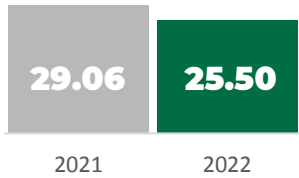

Murders

Murder Rate declined in 2022

In 2022, the murder rate was 25.6 murders per 100,000 inhabitants.

This accounted for 113 murder victims reflecting a decline of 12 murder victims in 2022 compared to 2021.