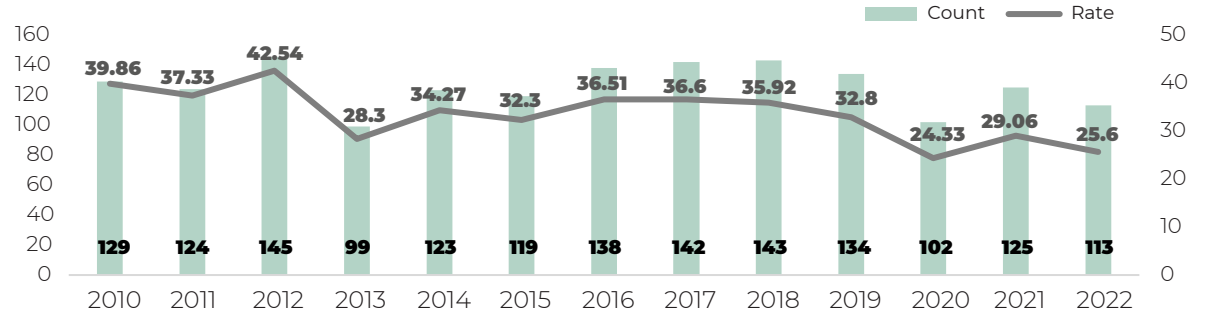

During 2022, all categories of major crimes recorded an increase except for Murder (decrease of 12 murder victims).

Burglary accounted for 54% (558) of the major crimes reported compared to 2021. There was an increase of 22.3% (102 more cases) in burglary.

The Belize District is known to have a higher mobility and larger population density compared to the other districts. It accounted for 45.5% (471 cases) of the major crimes recorded during this period while Toledo showed the highest increase of 33.3% (increased by 10 cases) in major crimes recorded compared to 2021.

Murders

Murder Rate declined in 2022

In 2022, the murder rate was 25.6 murders per 100,000 inhabitants.

This accounted for 113 murder victims reflecting a decline of 12 murder victims in 2022 compared to 2021.

Total Murder Victims by month

In August 2022, the murder victims decreased by 85% (17 fewer murder victims) but immediately experienced an increase in September (10 more murder victims).

The greatest number of murder victims reported were in June and September with 13 murders respectively.