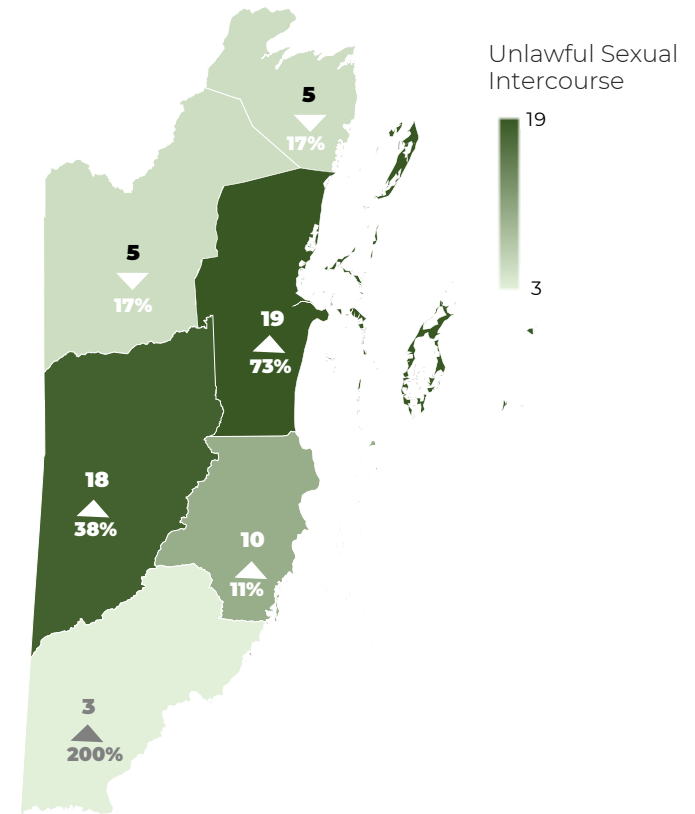

Rape doubled (to 24 cases), and Unlawful Sexual Intercourse increased by 14 cases in 2022.

Proportion of victims of Sexual Violence by sex

Most of the victims of sexual violence were females accounting for 99%. This accounted for a total of 24 female victims of Rape and 59 female victims of Unlawful Sexual Intercourse.

Sexual Violence by age

■ Rape ■ Unlawful Sexual Intercourse

Rape incidents by district 2022

Unlawful Sexual Intercourse incidents by district 2022

No rape cases were recorded in the Toledo District during 2022. The Belize District recorded the highest for both Rape and Unlawful Sexual Intercourse cases in 2022. This was a total of 8 and 19 respectively.

However, the highest increase for Rape cases was recorded in Stann Creek (3 more cases) meanwhile the highest increase in Unlawful Sexual Intercourse was recorded in Toledo (3 more cases).

Domestic Violence