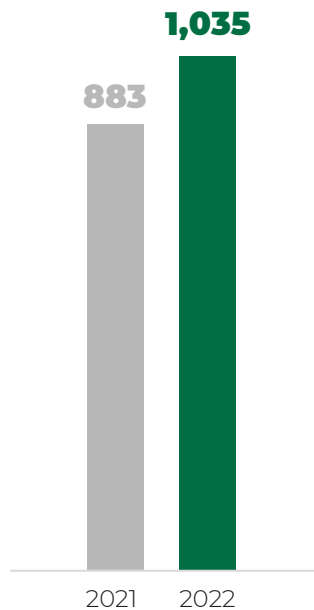

A total of 2,856 Domestic Violence reports were recorded during 2022 representing an increase of 20.9% (increased by 494 reports) relative to 2021. During 2022, 8 in 10 Domestic Violence reports were filed by females.

During 2022, 838 property crimes were recorded in the major crimes category. This represents an overall increase of 19.7% from 700 incidents recorded during the same period in 2021.

Major Crimes

There are 6 Major Crimes recorded by the Belize Police Department

Homicide

1. Murder

Sexual Violence

2. Rape
3. Unlawful Sexual Intercourse

Property Crimes

4. Robbery
5. Burglary
6. Theft

The greatest increase of major crimes for the period January to December 2022 was recorded in October with an increase of 60.6% (increased by 43 cases). This accounted for 114 crimes recorded in October. March, May, and November 2022 recorded a decrease (12, 7, and 2 cases respectively) compared to the same period in 2021.

Major Crimes by month

Burglary
60%

During October Burglary accounted for 52.6% of the Major Crimes.

Major Crimes by year

Major Crimes by category

Major Crimes by district

The total major crimes from January to December 2022 accounts for 1,035 records. There was an increase of 17.2% in crimes recorded compared to 2021. (Increased by 152 cases).