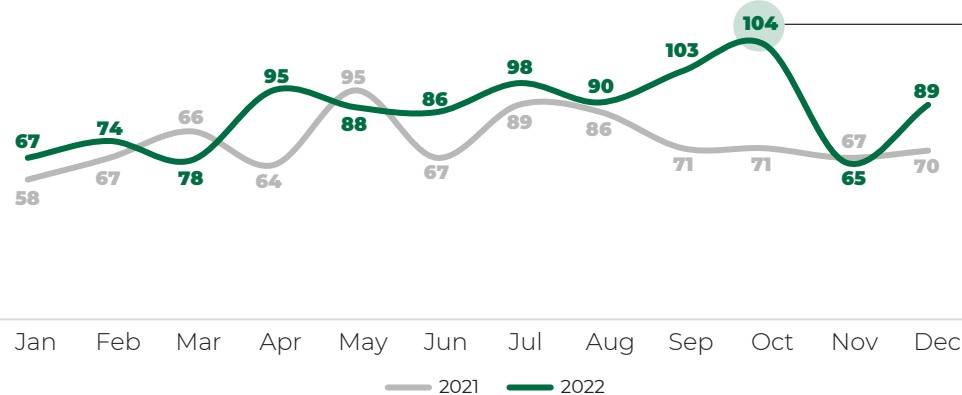

During 2022, 838 property crimes were recorded in the major crimes category. This represents an overall increase of 19.7% from 700 incidents recorded during the same period in 2021.

Major Crimes

There are 6 Major Crimes recorded by the Belize Police Department

Homicide

1. Murder

Sexual Violence

2. Rape
3. Unlawful Sexual Intercourse

Property Crimes

4. Robbery
5. Burglary
6. Theft

The greatest increase of major crimes for the period January to December 2022 was recorded in October with an increase of 60.6% (increased by 43 cases). This accounted for 114 crimes recorded in October. March, May, and November 2022 recorded a decrease (12, 7, and 2 cases respectively) compared to the same period in 2021.

Major Crimes by month

Burglary
60%

During October Burglary accounted for 52.6% of the Major Crimes.

Major Crimes by year

Major Crimes by category

Major Crimes by district

The total major crimes from January to December 2022 accounts for 1,035 records. There was an increase of 17.2% in crimes recorded compared to 2021. (Increased by 152 cases).

During 2022, all categories of major crimes recorded an increase except for Murder (decrease of 12 murder victims).

Burglary accounted for 54% (558) of the major crimes reported compared to 2021. There was an increase of 22.3% (102 more cases) in burglary.