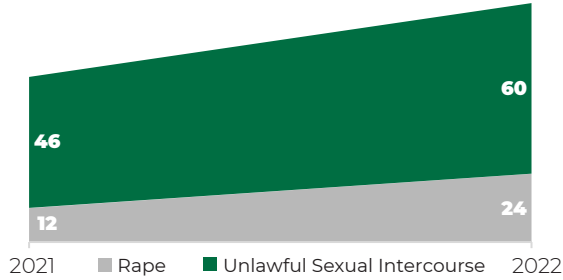

Sexual Violence

Both Rape and Unlawful Sexual Intercourse increased in reports during 2022 (to a total of 24 and 60 respectively).

Rape doubled (to 24 cases), and Unlawful Sexual Intercourse increased by 14 cases in 2022.