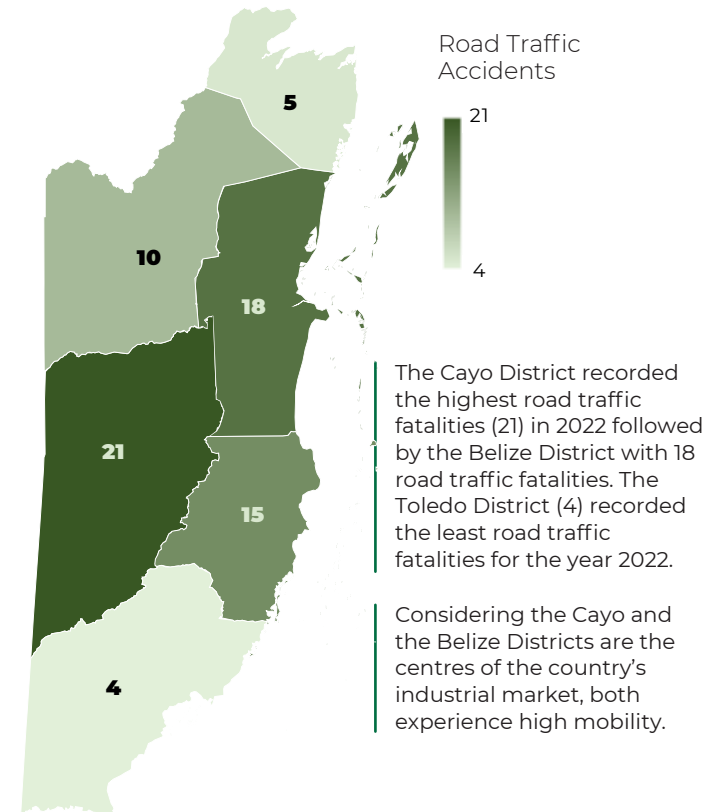

Road Traffic Fatalities by district, 2022

The Cayo District recorded the highest road traffic fatalities (21) in 2022 followed by the Belize District with 18 road traffic fatalities. The Toledo District (4) recorded the least road traffic fatalities for the year 2022.

Considering the Cayo and the Belize Districts are the centres of the country's industrial market, both experience high mobility.