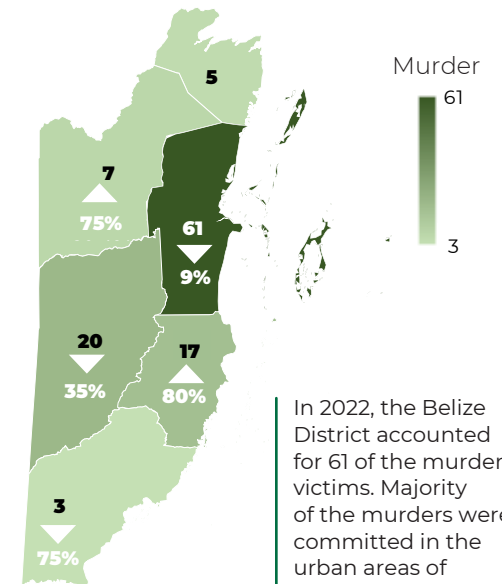

Majority of the murder victims recorded were from urban areas (a total of 78 murder victims). This accounted for 69% of the murder victims in 2022. The largest urban locations- Belize District and Cayo District continued to be areas of greatest concern due to a higher concentration of urban areas in both districts.

Total Murder victims by geographical area

Majority of the murders recorded were from Urban areas. This accounted for 69% of the murder victims in 2022 (a total of 78 murder victims).

Proportion of Murder victims by sex

In 2022, the highest number of murder victims was recorded for individuals between the ages of 25-29 years.

Total Murder victims by district 2022

In 2022, the Belize District accounted for 61 of the murder victims. Majority of the murders were committed in the urban areas of the district.

Domestic Violence Reports by age and sex

Most reports were filed by females aged 20 to 44 years.

The largest percentage (15%) of female Domestic Violence complainants were between the ages of 25 to 29 years.