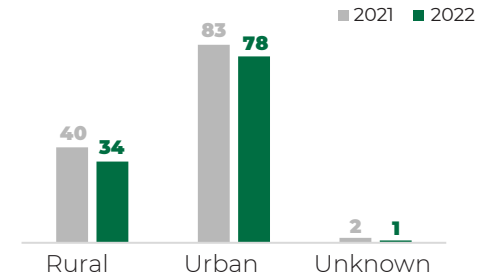

Total Murder victims by geographical area

Majority of the murders recorded were from Urban areas. This accounted for 69% of the murder victims in 2022 (a total of 78 murder victims).