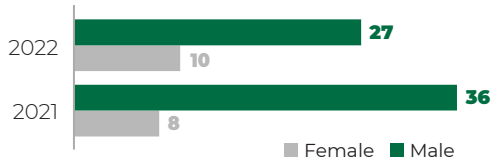

Murder weapons used

- In Belize, 8 in 10 murders were committed with a firearm.
- 2 in 10 murders were committed using a sharp object.
- Other includes blunt objects and hands.

Total Murder Victims by age

In 2022, the highest number of murder victims was recorded for individuals between the ages of 25-29 years.

Total Murder victims by district 2022

In 2022, the Belize District accounted for 61 of the murder victims. Majority of the murders were committed in the urban areas of the district.

Suicides

In 2022, there were 37 suicides recorded. This represents a decrease of 15.9% (7 fewer suicides) compared to the previous year.

Males accounted for 73% of the suicides committed.

However, the number of suicides committed by males decreased by 25% in 2022 compared to 2021.

Suicides by month

In February, June, August, and October 2022 there was an increase of 2, 4, 2 and 2 suicides incidents respectively in comparison to the previous year.

Suicides by age and sex, 2022

The largest number of the males who committed suicide (40.7%) were between the ages 20-24 years. Meanwhile for females, the largest number were between the ages 25-29 years (30% of the females).