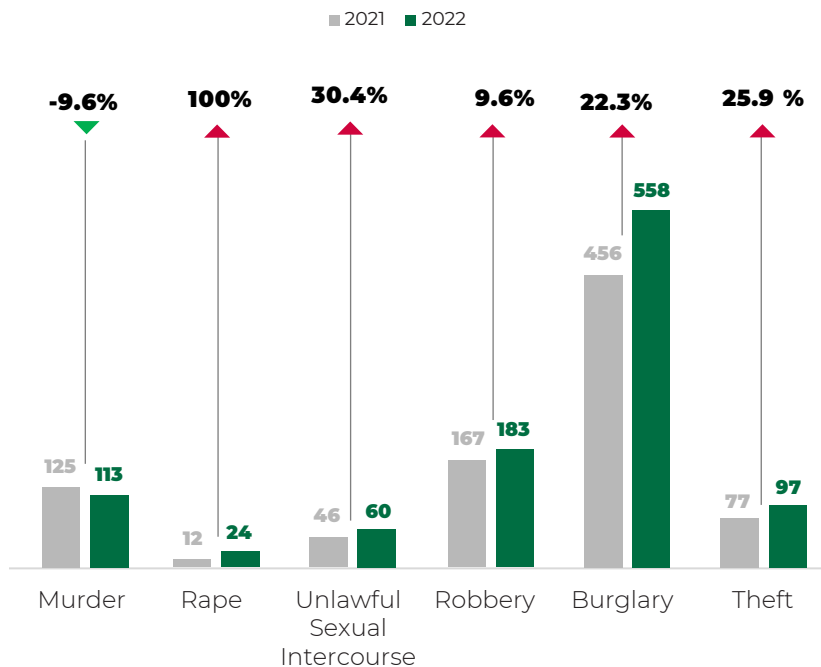

Homicide

1. Murder

Sexual Violence

2. Rape
3. Unlawful Sexual Intercourse

Property Crimes

4. Robbery
5. Burglary
6. Theft

The greatest increase of major crimes for the period January to December 2022 was recorded in October with an increase of 60.6% (increased by 43 cases). This accounted for 114 crimes recorded in October. March, May, and November 2022 recorded a decrease (12, 7, and 2 cases respectively) compared to the same period in 2021.

Major Crimes by month

Burglary
60%

During October Burglary accounted for 52.6% of the Major Crimes.

Major Crimes by year

Major Crimes by category

Major Crimes by district

The total major crimes from January to December 2022 accounts for 1,035 records. There was an increase of 17.2% in crimes recorded compared to 2021. (Increased by 152 cases).

During 2022, all categories of major crimes recorded an increase except for Murder (decrease of 12 murder victims).

Burglary accounted for 54% (558) of the major crimes reported compared to 2021. There was an increase of 22.3% (102 more cases) in burglary.

The Belize District is known to have a higher mobility and larger population density compared to the other districts. It accounted for 45.5% (471 cases) of the major crimes recorded during this period while Toledo showed the highest increase of 33.3% (increased by 10 cases) in major crimes recorded compared to 2021.