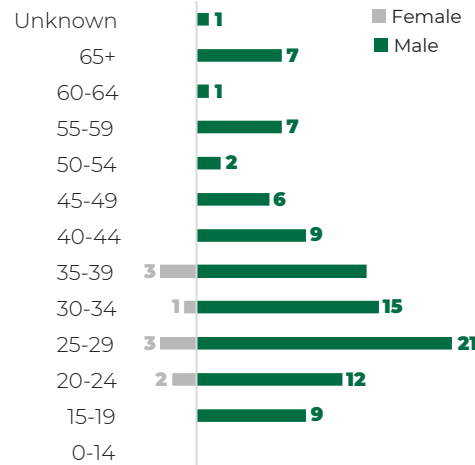

Total Murder Victims by month

In August 2022, the murder victims decreased by 85% (17 fewer murder victims) but immediately experienced an increase in September (10 more murder victims).

The greatest number of murder victims reported were in June and September with 13 murders respectively.

Total Murder victims by geographical area

Majority of the murders recorded were from Urban areas. This accounted for 69% of the murder victims in 2022 (a total of 78 murder victims).

Proportion of Murder victims by sex

Murder weapons used

- In Belize, 8 in 10 murders were committed with a firearm.
- 2 in 10 murders were committed using a sharp object.
- Other includes blunt objects and hands.

Total Murder Victims by age

In 2022, the highest number of murder victims was recorded for individuals between the ages of 25-29 years.

Total Murder victims by district 2022

In 2022, the Belize District accounted for 61 of the murder victims. Majority of the murders were committed in the urban areas of the district.