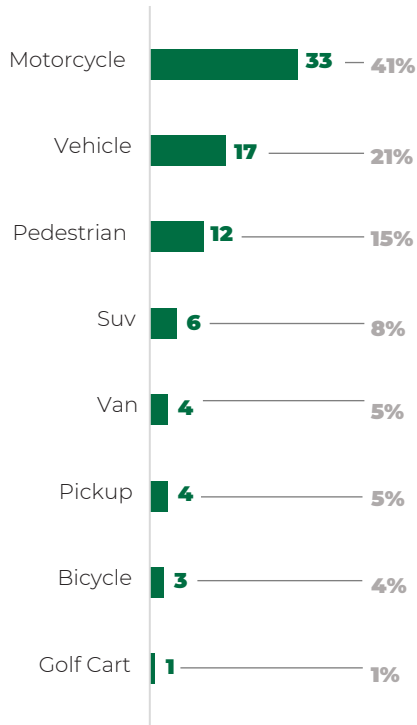

Suicides by district

Belize District accounted for 11 suicides. This represents a decrease of 35.3% compared to 2021.

The Belize District accounted for 29.7% of the suicides recorded during 2022.

Road Traffic Fatalities

Motorcycles accounted for 41% of Road Traffic Fatalities (total of 33 fatalities). The highest count of Road Traffic Fatalities.

Road Traffic Fatalities by mode of transportation

Proportion of victims of Road Traffic Fatalities by sex