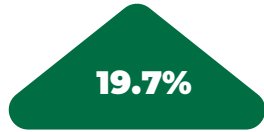

Property Crimes

During 2022, 838 property crimes were recorded in the major crimes category. This represents an overall increase of 19.7% from 700 incidents recorded during the same period in 2021.

Property Crimes by month