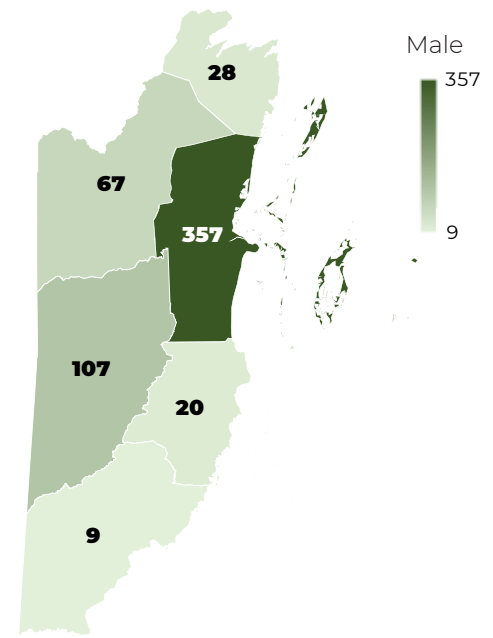

Domestic Violence reported by males

Considering the high population density in the Belize District for both females and males it accounted for 53.3% of the Domestic Violence reports.