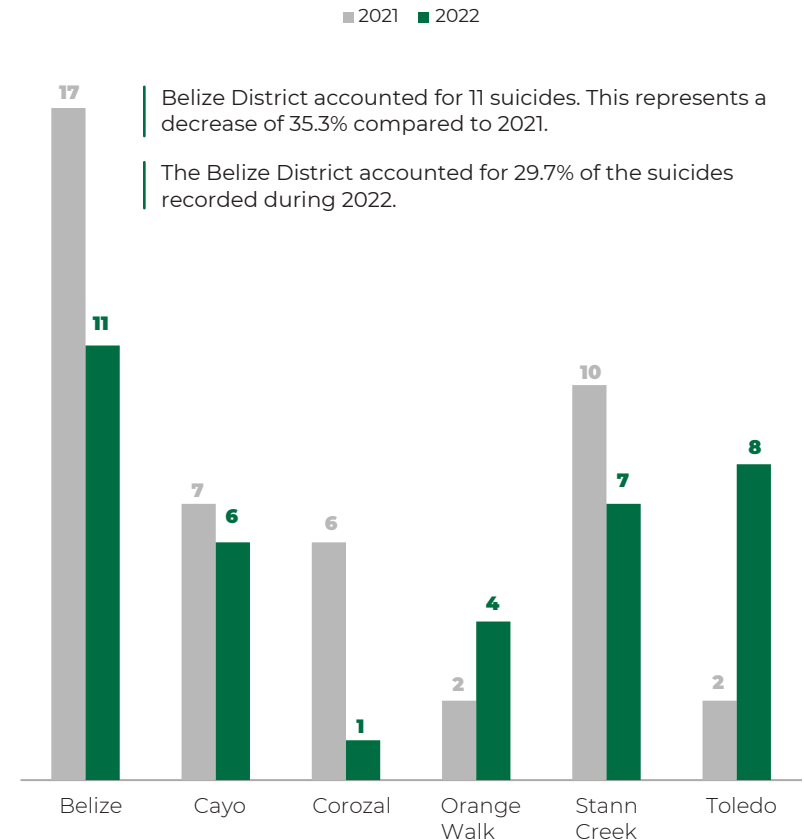

Suicides by district

Belize District accounted for 11 suicides. This represents a decrease of 35.3% compared to 2021.

The Belize District accounted for 29.7% of the suicides recorded during 2022.