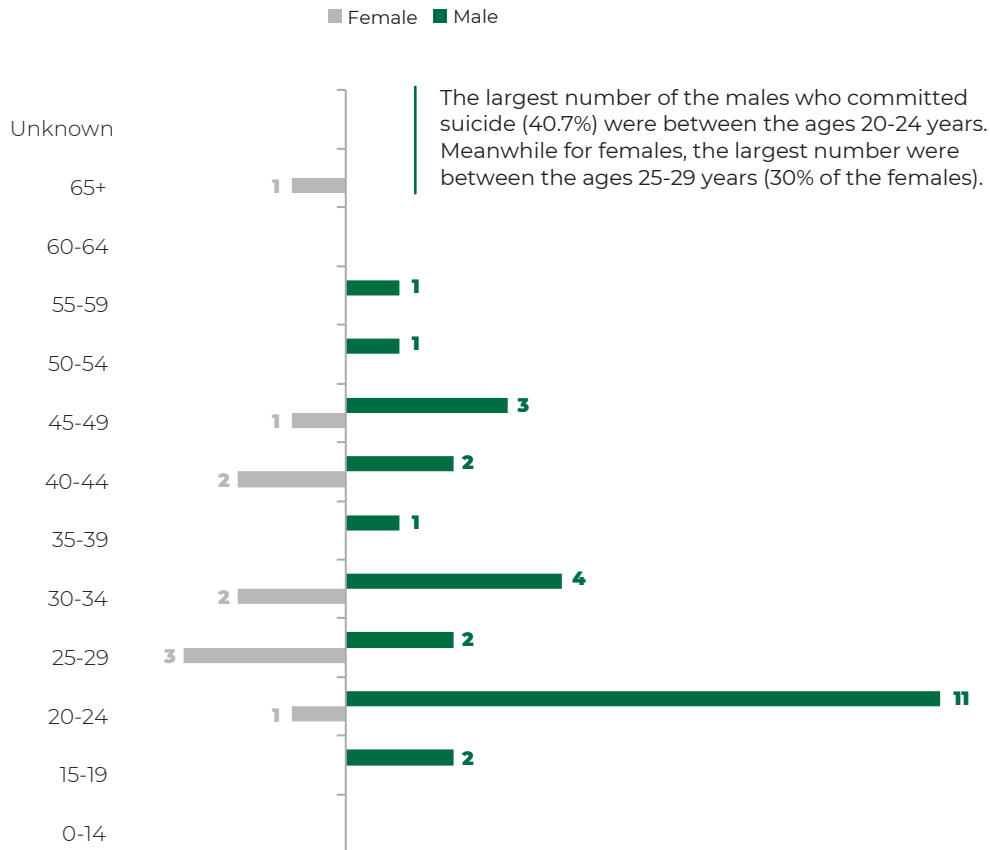

In 2022, the highest number of murder victims was recorded for individuals between the ages of 25-29 years.

Total Murder victims by district 2022

In 2022, the Belize District accounted for 61 of the murder victims. Majority of the murders were committed in the urban areas of the district.

Suicides

In 2022, there were 37 suicides recorded. This represents a decrease of 15.9% (7 fewer suicides) compared to the previous year.

Males accounted for 73% of the suicides committed.

However, the number of suicides committed by males decreased by 25% in 2022 compared to 2021.

Suicides by month

In February, June, August, and October 2022 there was an increase of 2, 4, 2 and 2 suicides incidents respectively in comparison to the previous year.

Suicides by age and sex, 2022

The largest number of the males who committed suicide (40.7%) were between the ages 20-24 years. Meanwhile for females, the largest number were between the ages 25-29 years (30% of the females).

Domestic Violence Reports by age and sex

Most reports were filed by females aged 20 to 44 years.

The largest percentage (15%) of female Domestic Violence complainants were between the ages of 25 to 29 years.