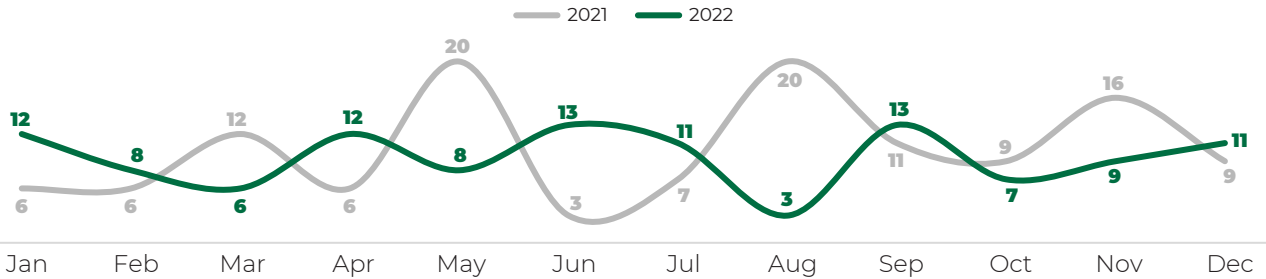

The Belize District is known to have a higher mobility and larger population density compared to the other districts. It accounted for 45.5% (471 cases) of the major crimes recorded during this period while Toledo showed the highest increase of 33.3% (increased by 10 cases) in major crimes recorded compared to 2021.

Murders

Murder Rate declined in 2022

In 2022, the murder rate was 25.6 murders per 100,000 inhabitants.

This accounted for 113 murder victims reflecting a decline of 12 murder victims in 2022 compared to 2021.

Total Murder Victims by month

In August 2022, the murder victims decreased by 85% (17 fewer murder victims) but immediately experienced an increase in September (10 more murder victims).

The greatest number of murder victims reported were in June and September with 13 murders respectively.