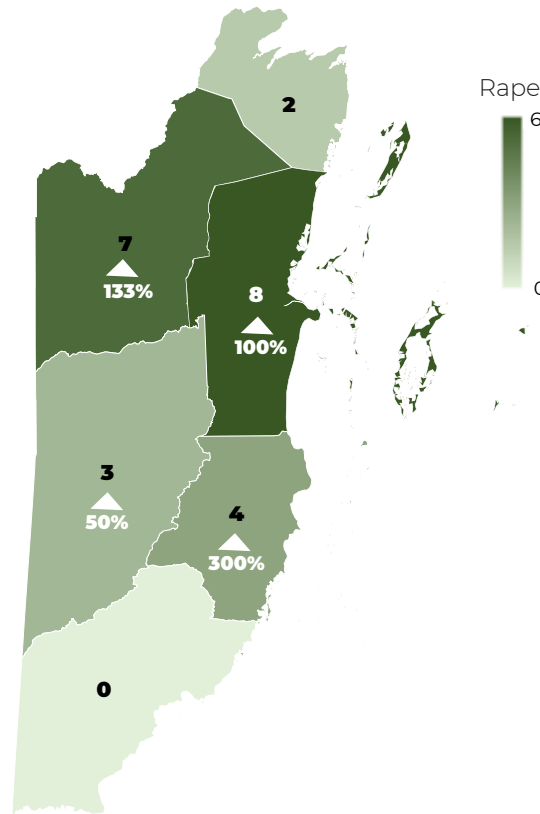

Considering the Cayo and the Belize Districts are the centres of the country's industrial market, both experience high mobility.

Sexual Violence

Both Rape and Unlawful Sexual Intercourse increased in reports during 2022 (to a total of 24 and 60 respectively).

Rape doubled (to 24 cases), and Unlawful Sexual Intercourse increased by 14 cases in 2022.

Proportion of victims of Sexual Violence by sex

Most of the victims of sexual violence were females accounting for 99%. This accounted for a total of 24 female victims of Rape and 59 female victims of Unlawful Sexual Intercourse.

Sexual Violence by age

■ Rape ■ Unlawful Sexual Intercourse

Rape incidents by district 2022

Unlawful Sexual Intercourse incidents by district 2022

No rape cases were recorded in the Toledo District during 2022. The Belize District recorded the highest for both Rape and Unlawful Sexual Intercourse cases in 2022. This was a total of 8 and 19 respectively.