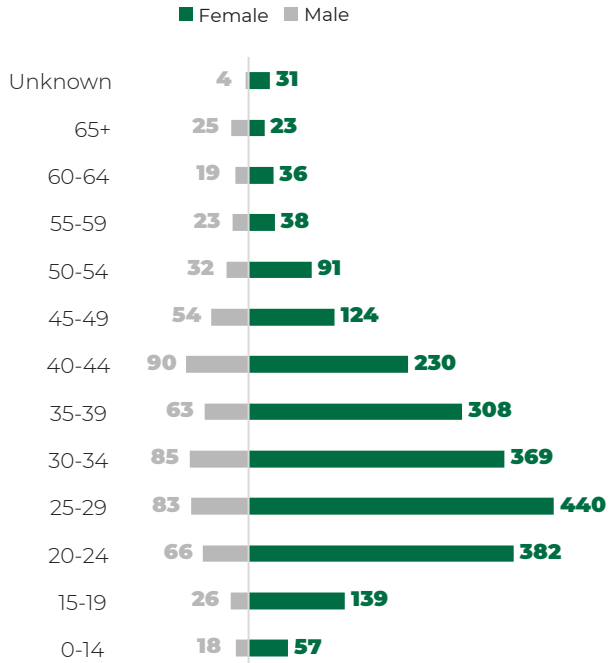

During 2022, there were 2,856 Domestic Violence reports recorded.

This was an increase of 20.9% relative to 2021 (increased by 494 reports).

Domestic Violence Reports by month

44.4% increase in common assault
During July, there were a higher number of common assault reports.

April was the only month with a decrease (28 fewer cases). July 2022 recorded the greatest increase in reports of 106% (156 more cases).

Proportion of reports of Domestic Violence by sex

8 in 10 Domestic Violence reports were filed by females.

Domestic Violence Reports by age and sex

Most reports were filed by females aged 20 to 44 years.

The largest percentage (15%) of female Domestic Violence complainants were between the ages of 25 to 29 years.