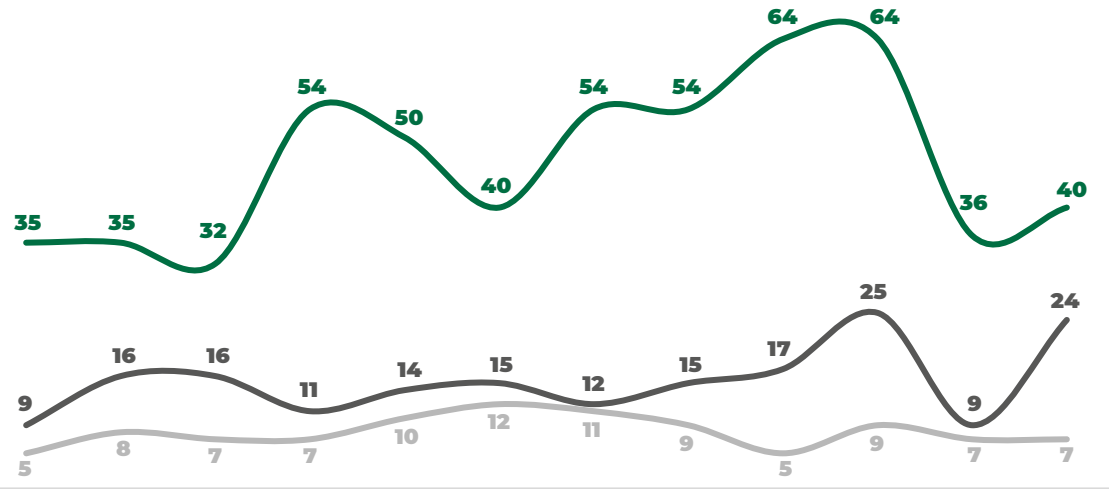

Domestic Violence Reports by age and sex

Most reports were filed by females aged 20 to 44 years.

The largest percentage (15%) of female Domestic Violence complainants were between the ages of 25 to 29 years.

Property Crimes

During 2022, 838 property crimes were recorded in the major crimes category. This represents an overall increase of 19.7% from 700 incidents recorded during the same period in 2021.

Property Crimes by month

— Burglary — Robbery — Theft

Jan Feb Mar Apr May Jun Jul Aug Sep Oct Nov Dec

During 2022, Burglary is the most prevalent property crime recorded throughout the year.

In 2022 there was a total of 238 burglaries recorded in the Belize District. This accounted for 42.7% burglary records. The months with the highest burglary records were in September and October with 64 records each.