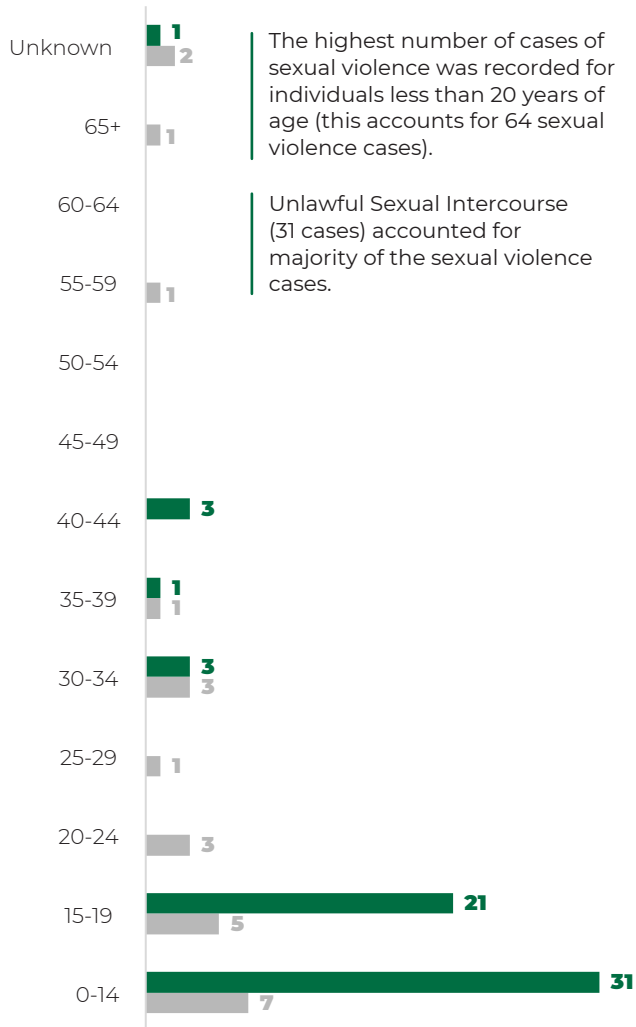

Sexual Violence by age

■ Rape ■ Unlawful Sexual Intercourse