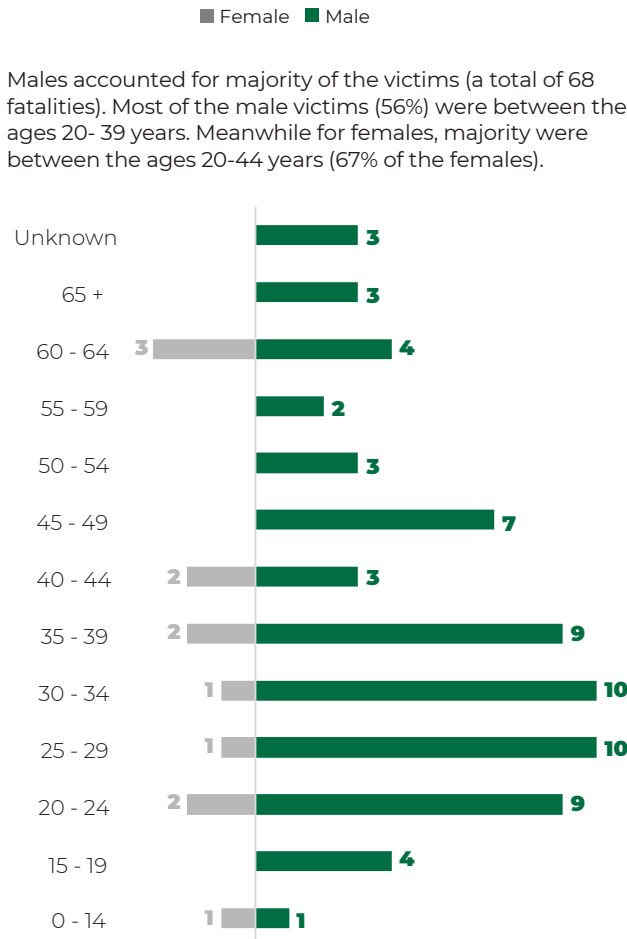

Road Traffic Fatalities by age and sex, 2022