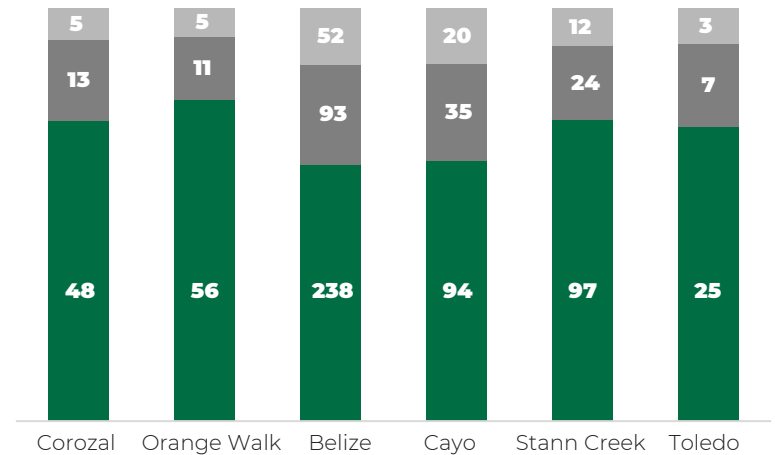

Property Crimes

During 2022, 838 property crimes were recorded in the major crimes category. This represents an overall increase of 19.7% from 700 incidents recorded during the same period in 2021.

Property Crimes by month

— Burglary — Robbery — Theft

Jan Feb Mar Apr May Jun Jul Aug Sep Oct Nov Dec

During 2022, Burglary is the most prevalent property crime recorded throughout the year.

In 2022 there was a total of 238 burglaries recorded in the Belize District. This accounted for 42.7% burglary records. The months with the highest burglary records were in September and October with 64 records each.

Property Crimes by victim sex

Property Crimes by district

■ Burglary ■ Robbery ■ Theft

Burglary is the most prevalent property crime across all districts.

The Belize District accounted for 383 property crimes. This included 238 burglary crimes, 93 robbery crimes, and 52 theft crimes.

The Belize District is known to have a larger population density compared to the other districts. In 2022, it accounted for 46% of the property crimes recorded.