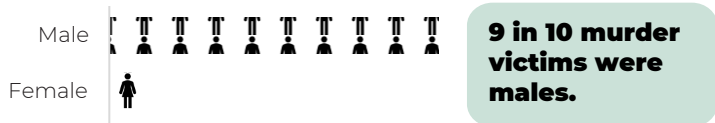

Proportion of Murder victims by sex