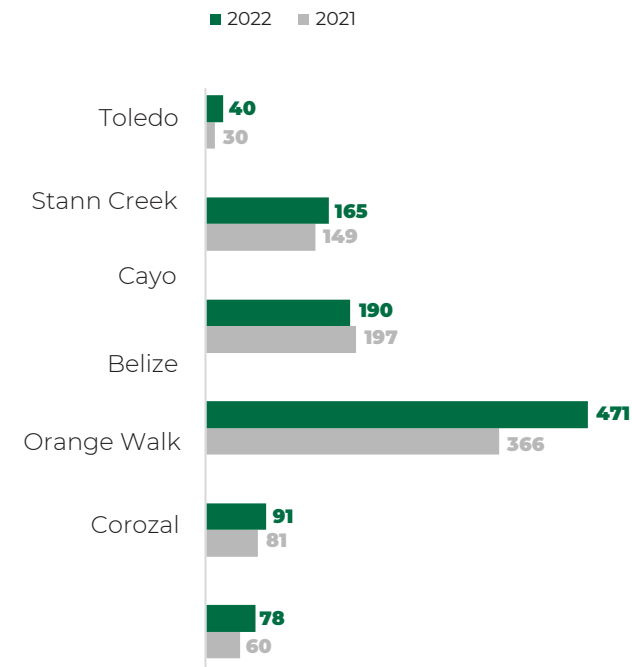

Majority of the murder victims recorded were from urban areas (a total of 78 murder victims). This accounted for 69% of the murder victims in 2022. The largest urban locations- Belize District and Cayo District continued to be areas of greatest concern due to a higher concentration of urban areas in both districts.

Homicide

1. Murder

Sexual Violence

2. Rape
3. Unlawful Sexual Intercourse

Property Crimes

4. Robbery
5. Burglary
6. Theft

The greatest increase of major crimes for the period January to December 2022 was recorded in October with an increase of 60.6% (increased by 43 cases). This accounted for 114 crimes recorded in October. March, May, and November 2022 recorded a decrease (12, 7, and 2 cases respectively) compared to the same period in 2021.

Major Crimes by month

Burglary
60%

During October Burglary accounted for 52.6% of the Major Crimes.

Major Crimes by year

Major Crimes by category

Major Crimes by district

The total major crimes from January to December 2022 accounts for 1,035 records. There was an increase of 17.2% in crimes recorded compared to 2021. (Increased by 152 cases).

The Belize District is known to have a higher mobility and larger population density compared to the other districts. It accounted for 45.5% (471 cases) of the major crimes recorded during this period while Toledo showed the highest increase of 33.3% (increased by 10 cases) in major crimes recorded compared to 2021.