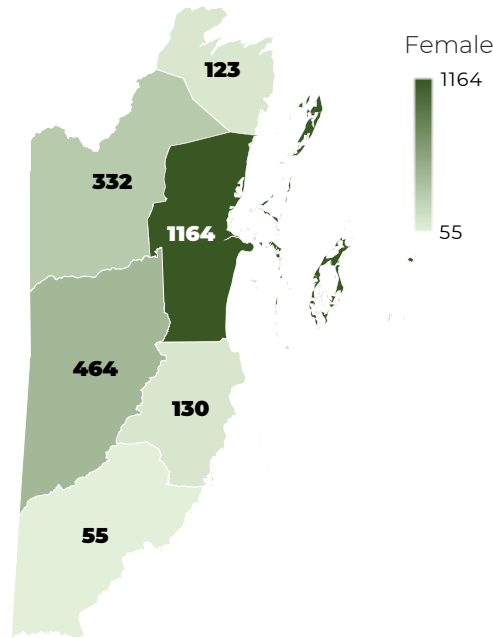

Domestic Violence reported by females

The Belize District accounted for 1,164 Domestic Violence reports filed by females and 357 reports filed by males.