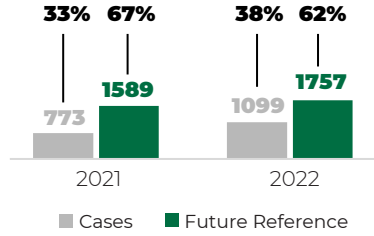

Domestic Violence

During 2022, there were 2,856 Domestic Violence reports recorded.

This was an increase of 20.9% relative to 2021 (increased by 494 reports).