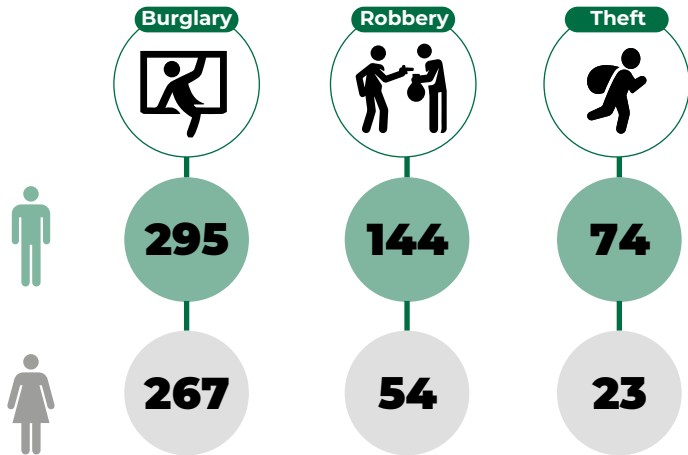

Domestic Violence Reports by age and sex

Most reports were filed by females aged 20 to 44 years.

The largest percentage (15%) of female Domestic Violence complainants were between the ages of 25 to 29 years.

Property Crimes

During 2022, 838 property crimes were recorded in the major crimes category. This represents an overall increase of 19.7% from 700 incidents recorded during the same period in 2021.

Property Crimes by month

— Burglary — Robbery — Theft

Jan Feb Mar Apr May Jun Jul Aug Sep Oct Nov Dec

During 2022, Burglary is the most prevalent property crime recorded throughout the year.

In 2022 there was a total of 238 burglaries recorded in the Belize District. This accounted for 42.7% burglary records. The months with the highest burglary records were in September and October with 64 records each.

Property Crimes by victim sex

Property Crimes by district

■ Burglary ■ Robbery ■ Theft

Burglary is the most prevalent property crime across all districts.

The Belize District accounted for 383 property crimes. This included 238 burglary crimes, 93 robbery crimes, and 52 theft crimes.