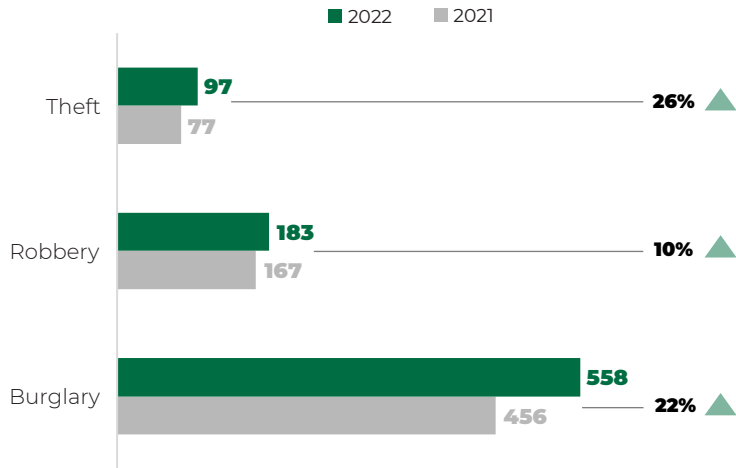

Domestic Violence Reports by age and sex

Most reports were filed by females aged 20 to 44 years.

The largest percentage (15%) of female Domestic Violence complainants were between the ages of 25 to 29 years.

Domestic Violence reported by females

The Belize District accounted for 1,164 Domestic Violence reports filed by females and 357 reports filed by males.

Domestic Violence reported by males

Considering the high population density in the Belize District for both females and males it accounted for 53.3% of the Domestic Violence reports.

Property Crimes

During 2022, 838 property crimes were recorded in the major crimes category. This represents an overall increase of 19.7% from 700 incidents recorded during the same period in 2021.

Property Crimes by month

— Burglary — Robbery — Theft

Jan Feb Mar Apr May Jun Jul Aug Sep Oct Nov Dec

During 2022, Burglary is the most prevalent property crime recorded throughout the year.

In 2022 there was a total of 238 burglaries recorded in the Belize District. This accounted for 42.7% burglary records. The months with the highest burglary records were in September and October with 64 records each.