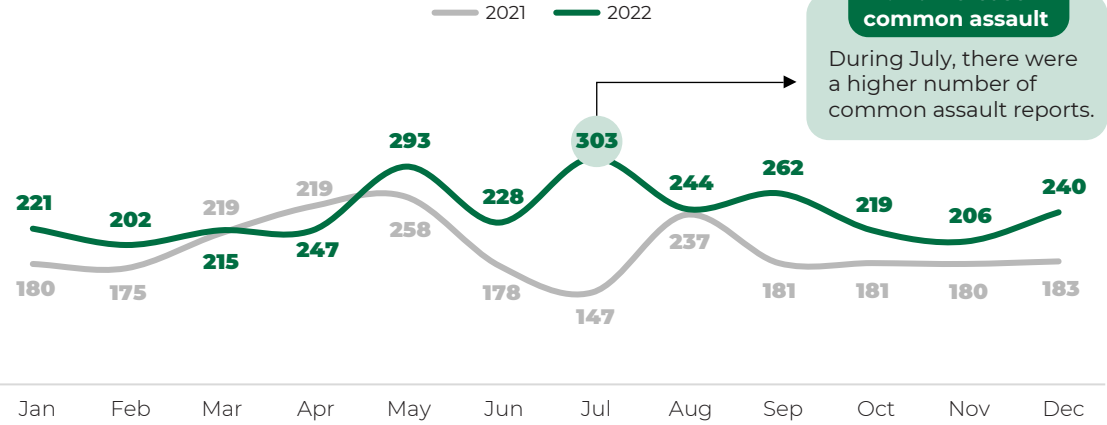

Sexual Violence by age

■ Rape ■ Unlawful Sexual Intercourse

Rape incidents by district 2022

Unlawful Sexual Intercourse incidents by district 2022

No rape cases were recorded in the Toledo District during 2022. The Belize District recorded the highest for both Rape and Unlawful Sexual Intercourse cases in 2022. This was a total of 8 and 19 respectively.

However, the highest increase for Rape cases was recorded in Stann Creek (3 more cases) meanwhile the highest increase in Unlawful Sexual Intercourse was recorded in Toledo (3 more cases).

Domestic Violence

During 2022, there were 2,856 Domestic Violence reports recorded.

This was an increase of 20.9% relative to 2021 (increased by 494 reports).

Domestic Violence Reports by month

44.4% increase in common assault
During July, there were a higher number of common assault reports.