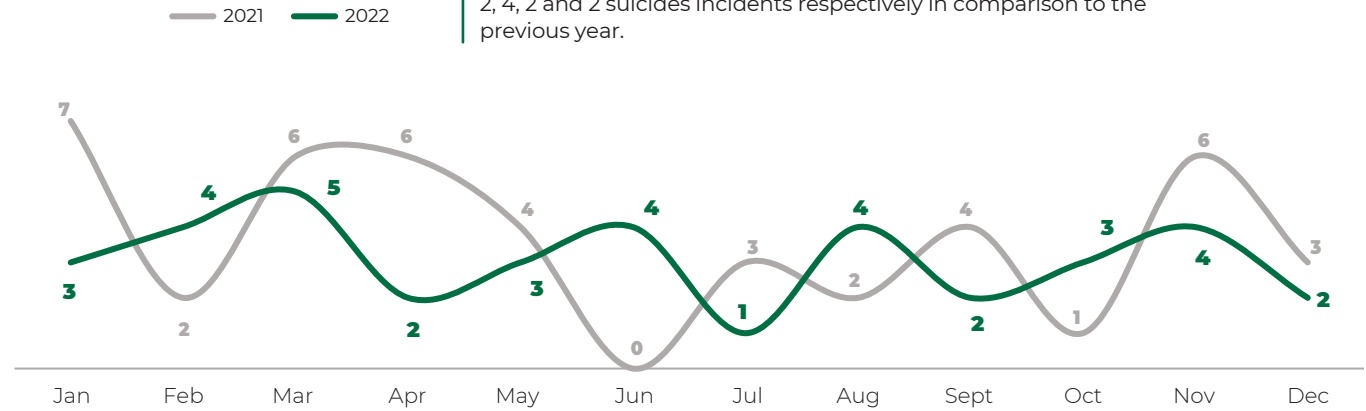

In 2022, the highest number of murder victims was recorded for individuals between the ages of 25-29 years.

Total Murder victims by district 2022

In 2022, the Belize District accounted for 61 of the murder victims. Majority of the murders were committed in the urban areas of the district.

Suicides

In 2022, there were 37 suicides recorded. This represents a decrease of 15.9% (7 fewer suicides) compared to the previous year.

Males accounted for 73% of the suicides committed.

However, the number of suicides committed by males decreased by 25% in 2022 compared to 2021.

Suicides by month

In February, June, August, and October 2022 there was an increase of 2, 4, 2 and 2 suicides incidents respectively in comparison to the previous year.

Suicides by age and sex, 2022

The largest number of the males who committed suicide (40.7%) were between the ages 20-24 years. Meanwhile for females, the largest number were between the ages 25-29 years (30% of the females).