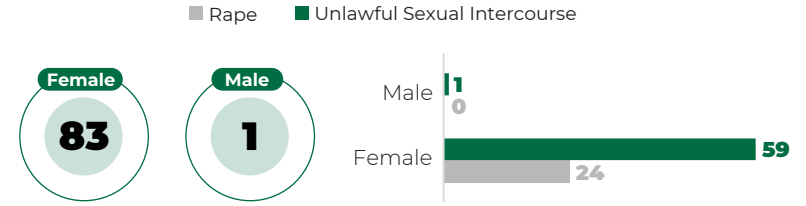

Proportion of victims of Sexual Violence by sex

Most of the victims of sexual violence were females accounting for 99%. This accounted for a total of 24 female victims of Rape and 59 female victims of Unlawful Sexual Intercourse.